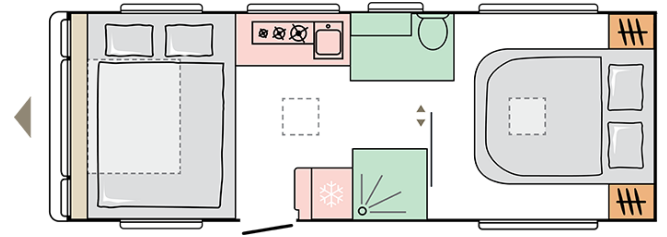

ADORA TIBER

Total length (including tow bar) (mm)

8244

Total height (mm)

2610

Mass in running order (MIRO, kg)

TBA

Total width (mm)

2460

Nr. of berths

4

Date: 18.02.2021

For illustrative purposes only. Can show product and/or interior combinations which may not be available on all markets.