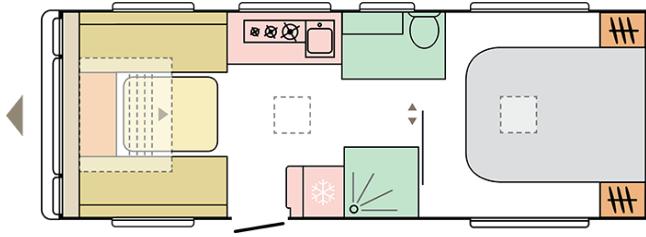

ADORA TIBER

Total length (including tow bar) (mm)

8244

Total height (mm)

2610

Mass in running order (MIRO, kg)

TBA

Total width (mm)

2460

Nr. of berths

4

Date: 18.02.2021

For illustrative purposes only. Can show product and/or interior combinations which may not be available on all markets.